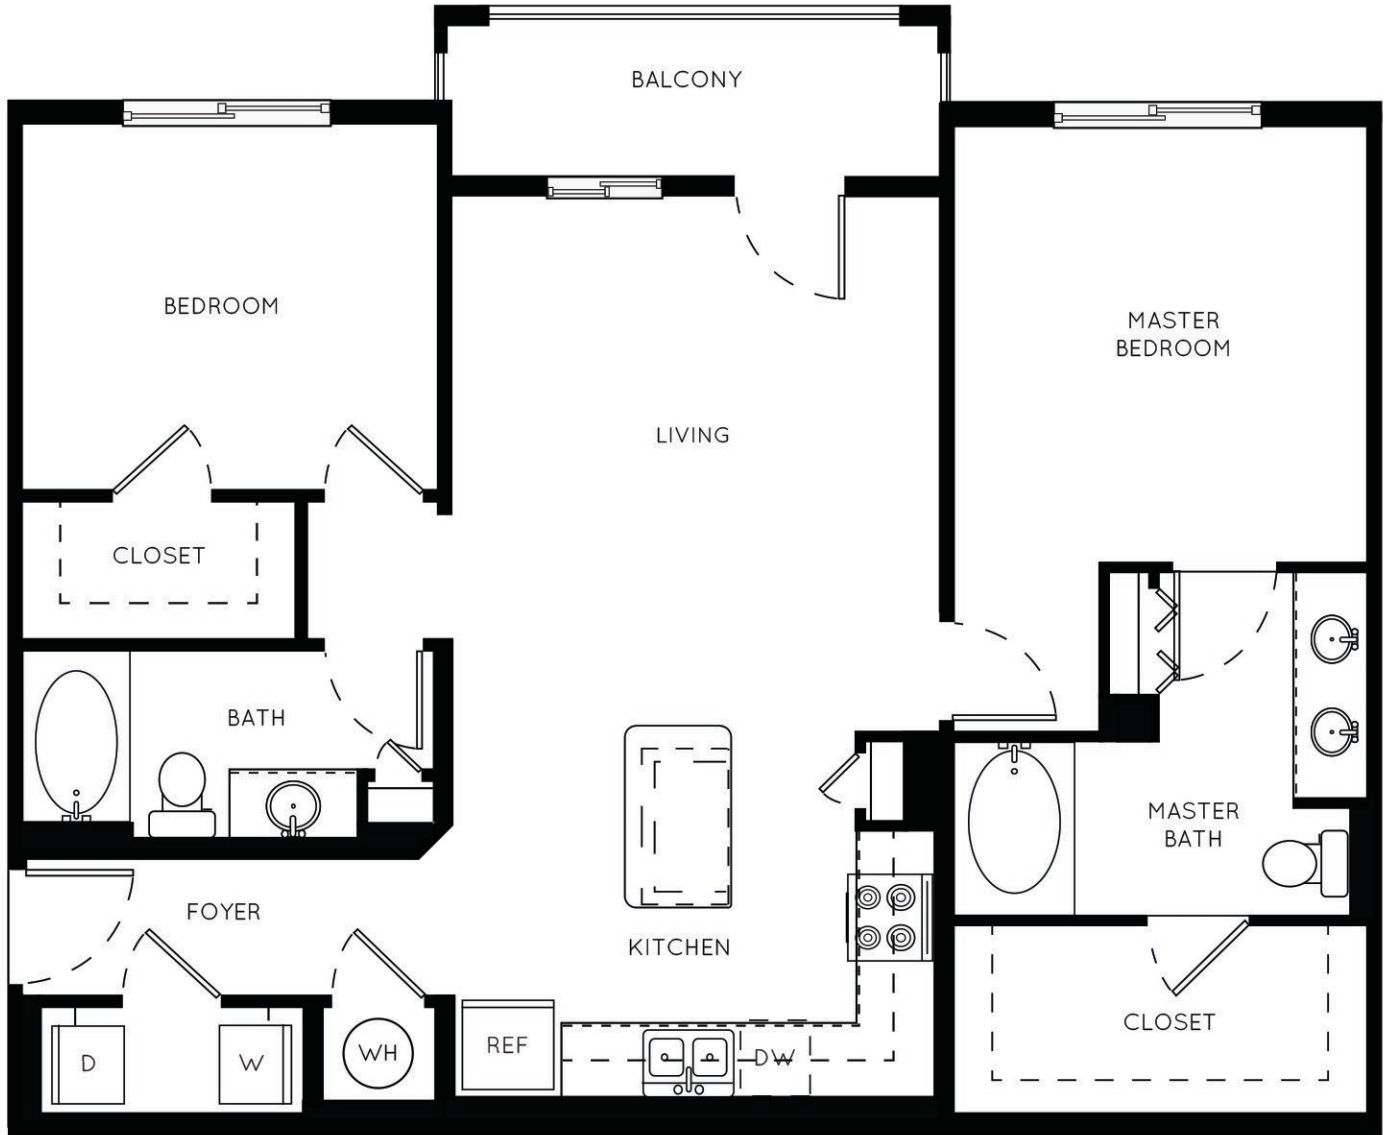

33 WEST

Marina	2 Bed	Amenities:	Rent:
	2 Bath		Deposit:
	1134 Sq Ft		Fees:

Live33West.com

6300 SW 24TH PLACE • DAVIE, FL 33314 • 954.424.2433

Floor plans are artist's rendering. All dimensions are approximate. Actual product and specifications may vary in dimension or detail. Not all features are available in every apartment. Prices and availability are subject to change. Please see a representative for details.